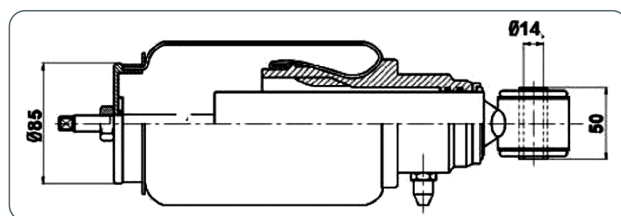

Scania

Ref. ASC-55-001

Amortiguador, suspensión de la cabina

Principales aplicaciones:

SCANIA 3

Series 113, Series 143, Series 93

Series T 113, Series T 143, Series T 93

Long. min: 229 mm

Long. máx.: 323 mm

Fabricante: Scania

Referencias OE: 1 117 320 / 1 348 117 / 1 348 118 / 1 348 119 / 1 348 121 / 1 348 121 S1

Ref. ASC-55-002

Amortiguador, suspensión de la cabina

Principales aplicaciones:

SCANIA 4

Series 114, Series 124, Series 144,

Series 164, Series 94, Series T 114,

Series T 124, Series T 144, Series T 94,

SCANIA P,G,R,T

Series G, Series P, Series R, Series T

Fabricante: Scania

Referencias OE: 1476415 / 1381919 / 1381904 / 1397400 / 1435859 / 1349840 / 1349844 / 1363120 / 1381905 / 1382827 / 1382829 / 1390293 / 1397386 / 1397388 / 1397390 / 1435856

Ref. ASC-55-003

Amortiguador, suspensión de la cabina

Principales aplicaciones:

SCANIA 4

Series 114, Series 124, Series 144,

Series 164, Series 94, Series T 114,

Series T 124, Series T 144, Series T 94,

SCANIA P,G,R,T

Series G, Series P, Series R, Series T

Fabricante: Scania

Referencias OE: 1476415 / 1382826 / 1381906 / 1382829 / 1435856 / 1390293 / 1397390 / 1381905 / 1397393 / 1397394 / 1397395 / 1397397 / 1397398 / 1397399 / 1435859