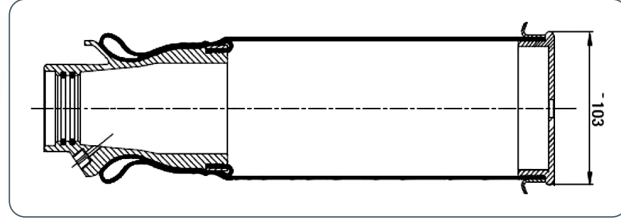

Fabricante: Scania
Referencias OE: 1502468 / 1502471 / 1502474

Ref. ASC-55-008

Fuelle, suspensión de la cabina

Long. min: 138 mm
Long. máx.: 280 mm

Principales aplicaciones:

SCANIA 4
Series 114, Series 124, Series 144,
Series 164, Series 94, Series T 114,
Series T 124, Series T 144, Series T 94
SCANIA P,G,R,T
Series G, Series P, Series R, Series T