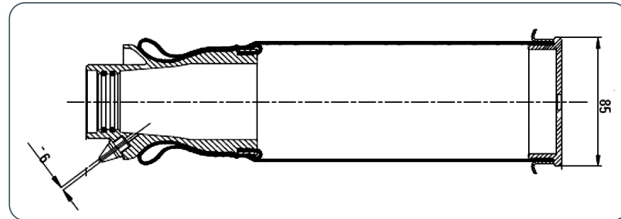

Ref. ASC-55-004

Fuelle, suspensión de la cabina

Principales aplicaciones:

SCANIA 4
Series 114, Series 124, Series 144,
Series 164, Series 94, Series T 114,
Series T 124, Series T 144, Series T 94,
SCANIA P,G,R,T
Series G, Series P, Series R, Series T

Fabricante: Scania
Referencias OE: 1349840

Ref. ASC-55-005

Fuelle, suspensión de la cabina

Principales aplicaciones:

SCANIA 4
Series 114, Series 124, Series 144,
Series 164, Series 94, Series T 114,
Series T 124, Series T 144, Series T 94,
SCANIA P,G,R,T
Series G, Series P, Series R, Series T

Fabricante: Scania
Referencias OE: 1476415 / 1381919

Ref. ASC-55-006

Fuelle, suspensión de la cabina

Principales aplicaciones:

SCANIA 4
Series 114, Series 124, Series 144,
Series 94, Series T 114, Series T 124,
Series T 144, Series T 94

Fabricante: Scania
Referencias OE: 1349840 / 1424231

Ref. ASC-55-007

Fuelle, suspensión de la cabina

Principales aplicaciones:

SCANIA 4
Series 114, Series 124, Series 144,
Series 164, Series 94, Series T 114,
Series T 124, Series T 144, Series T 94
SCANIA P,G,R,T
Series G, Series P, Series R, Series T

Fabricante: Scania
Referencias OE: 1502468 / 1502471 / 1502474

Ref. ASC-55-008

Fuelle, suspensión de la cabina

Long. min: 138 mm
Long. máx.: 280 mm

Principales aplicaciones:

SCANIA 4
Series 114, Series 124, Series 144,
Series 164, Series 94, Series T 114,
Series T 124, Series T 144, Series T 94
SCANIA P,G,R,T
Series G, Series P, Series R, Series T

Fabricante: Scania
Referencias OE: 1444013