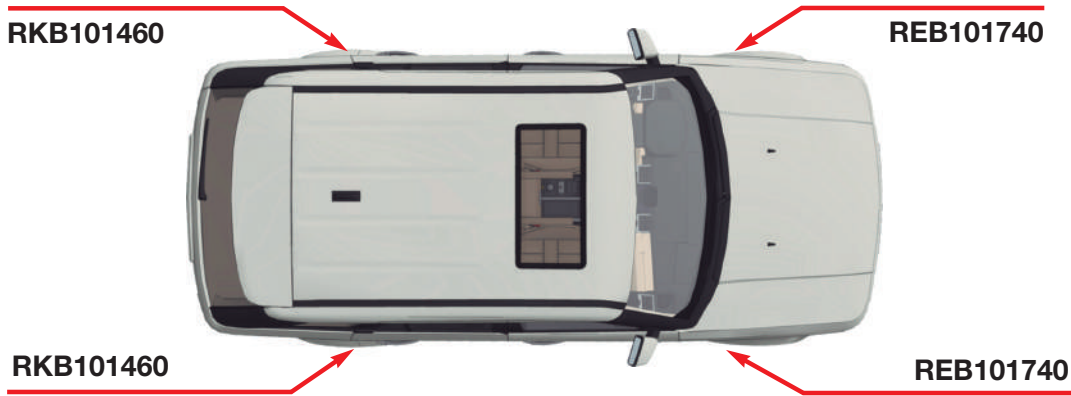

**Discovery 3 (LR3) (2005 a 2009) y
Discovery 4 (LR4) (2010 a 2014) (cont.)**

SENSORES DE ALTURA DISCOVERY 4

Delantero

Ref. LR023646

Trasero

Ref. LR023648

Kit varillas

Ref. DA7531

Compresor:
ANR3731

Range Rover P38 (1995 - 2002) (4.0L, 4.6L, 2.5L)

EJE DELANTERO

Delantero izquierdo y derecho
Ref. REB101740
Botella neumática
OEM:
REB101740

EJE TRASERO

Trasero izquierdo y derecho
Ref. RKB101460
Botella neumática
OEM:
RKB101460

COMPRESOR DE AIRE

Ref. ANR3731
OEM:
ANR3731

SENSORES DE ALTURA

Sensor delantero

Ref. ANR4686