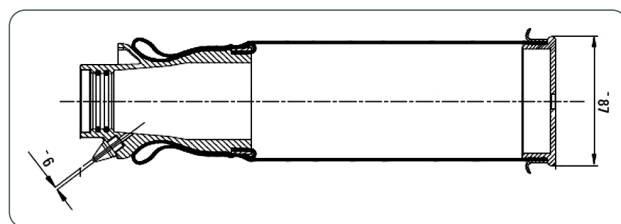

Fabricante: Scania
Referencias OE: 1476415 / 1381919

Ref. ASC-55-006

Fuelle, suspensión de la cabina

Principales aplicaciones:

SCANIA 4
Series 114, Series 124, Series 144,
Series 94, Series T 114, Series T 124,
Series T 144, Series T 94