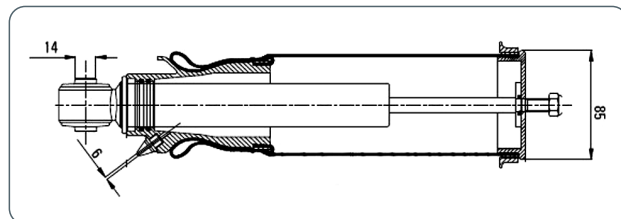

Fabricante: Scania
Referencias OE: 1502468 / 1502471 / 1502474

Ref. ASC-55-008

Fuelle, suspensión de la cabina

Long. min: 138 mm
Long. máx.: 280 mm

Principales aplicaciones:

SCANIA 4
Series 114, Series 124, Series 144,
Series 164, Series 94, Series T 114,
Series T 124, Series T 144, Series T 94
SCANIA P,G,R,T
Series G, Series P, Series R, Series T